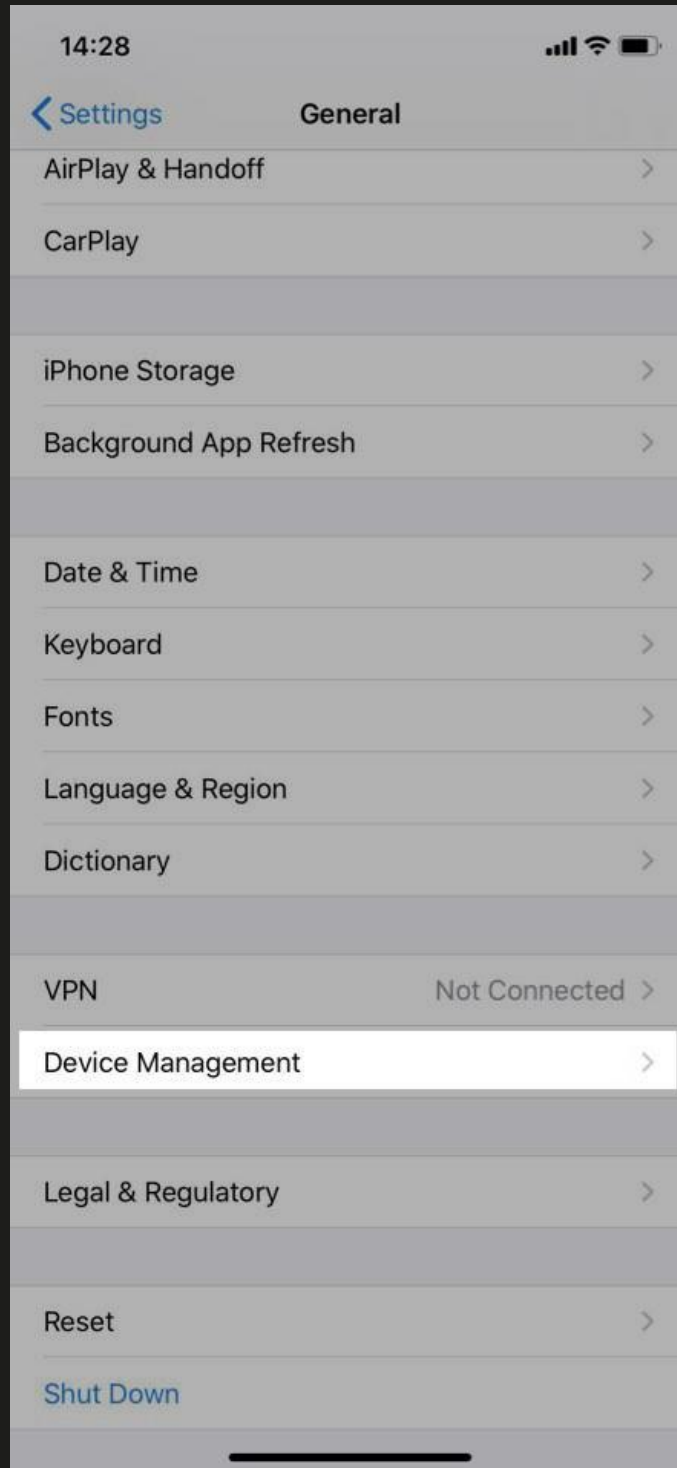

STEP 1

STEP 2

STEP 3

STEP 4

STEP 5

STEP 6

STEP 7

STEP 8

A login screen for DS88. The background is dark with a pattern of golden coins falling. In the center, there is a dark rounded rectangle containing the DS88 logo at the top. Below the logo are two input fields: 'USERNAME' and 'PASSWORD'. Below these are three buttons: 'LOGIN', 'ENGLISH' (with a small flag icon), and 'REMEMBER PASSWORD' (with a checkbox).