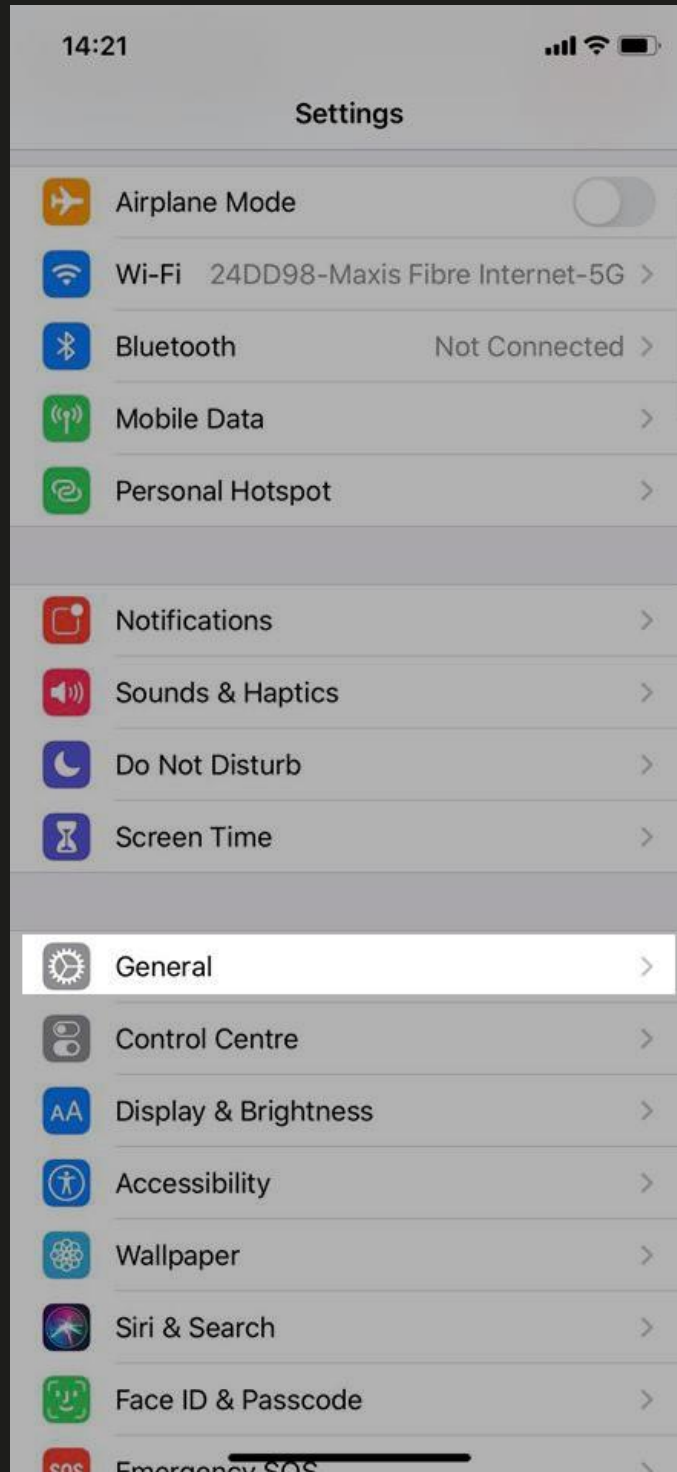

STEP 1

STEP 2

STEP 3

STEP 4

STEP 5

STEP 6

STEP 7

STEP 8

A login screen for DS88. The background is dark with a pattern of golden coins falling. In the center, there is a dark rounded rectangle containing the DS88 logo at the top. Below the logo are two input fields: 'USERNAME' and 'PASSWORD'. Below these are three buttons: 'LOGIN', 'ENGLISH' (with a small flag icon), and 'REMEMBER PASSWORD' (with a checkbox).